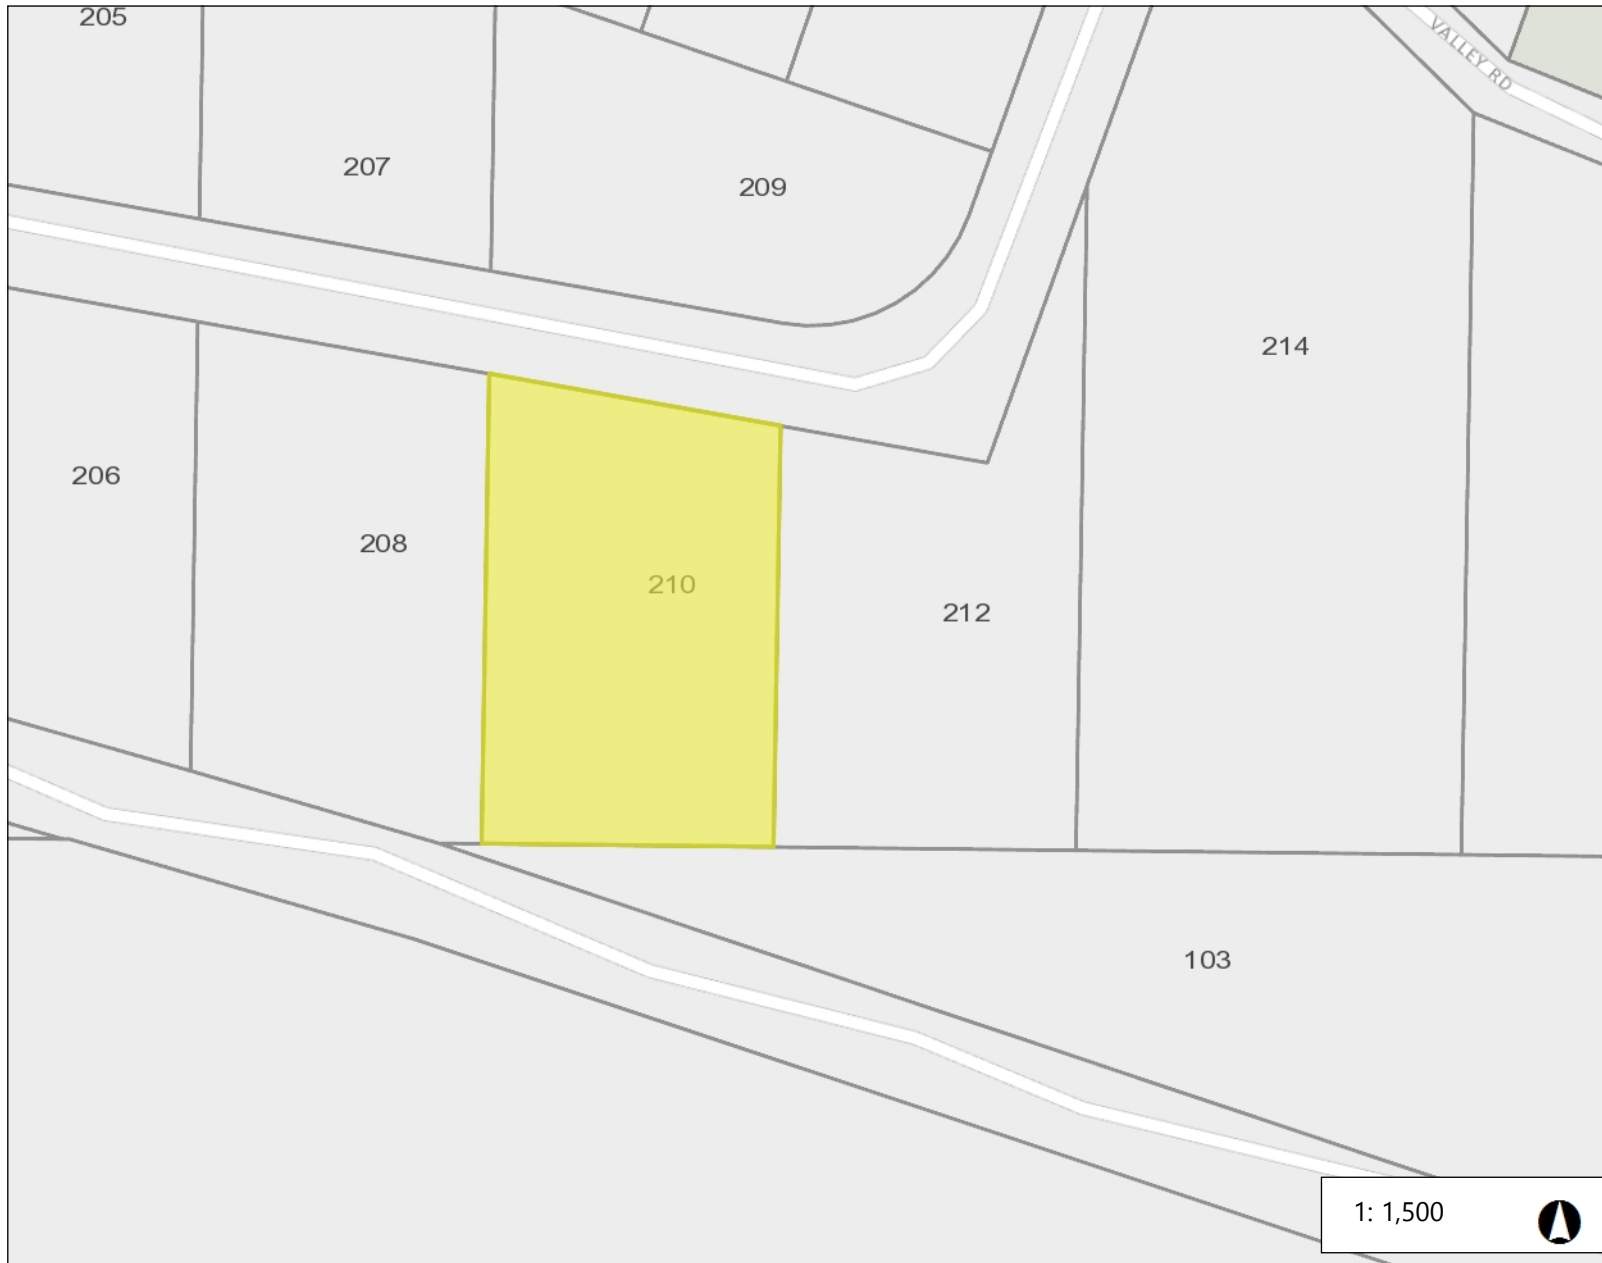

Making a difference...together

210 East Point Road

Legend

Notes

1.25 acre property with a sleeping cabin

0.1 0 0.04 0.1 Kilometres

NAD_1983_UTM_Zone_10N
© Capital Regional District

Important: This map is for general information purposes only. The Capital Regional District (CRD) makes no representations or warranties regarding the accuracy or completeness of this map or the suitability of the map for any purpose. This map is not for navigation. The CRD will not be liable for any damage, loss or injury resulting from the use of the map or information on the map and the map may be changed by the CRD at any time.