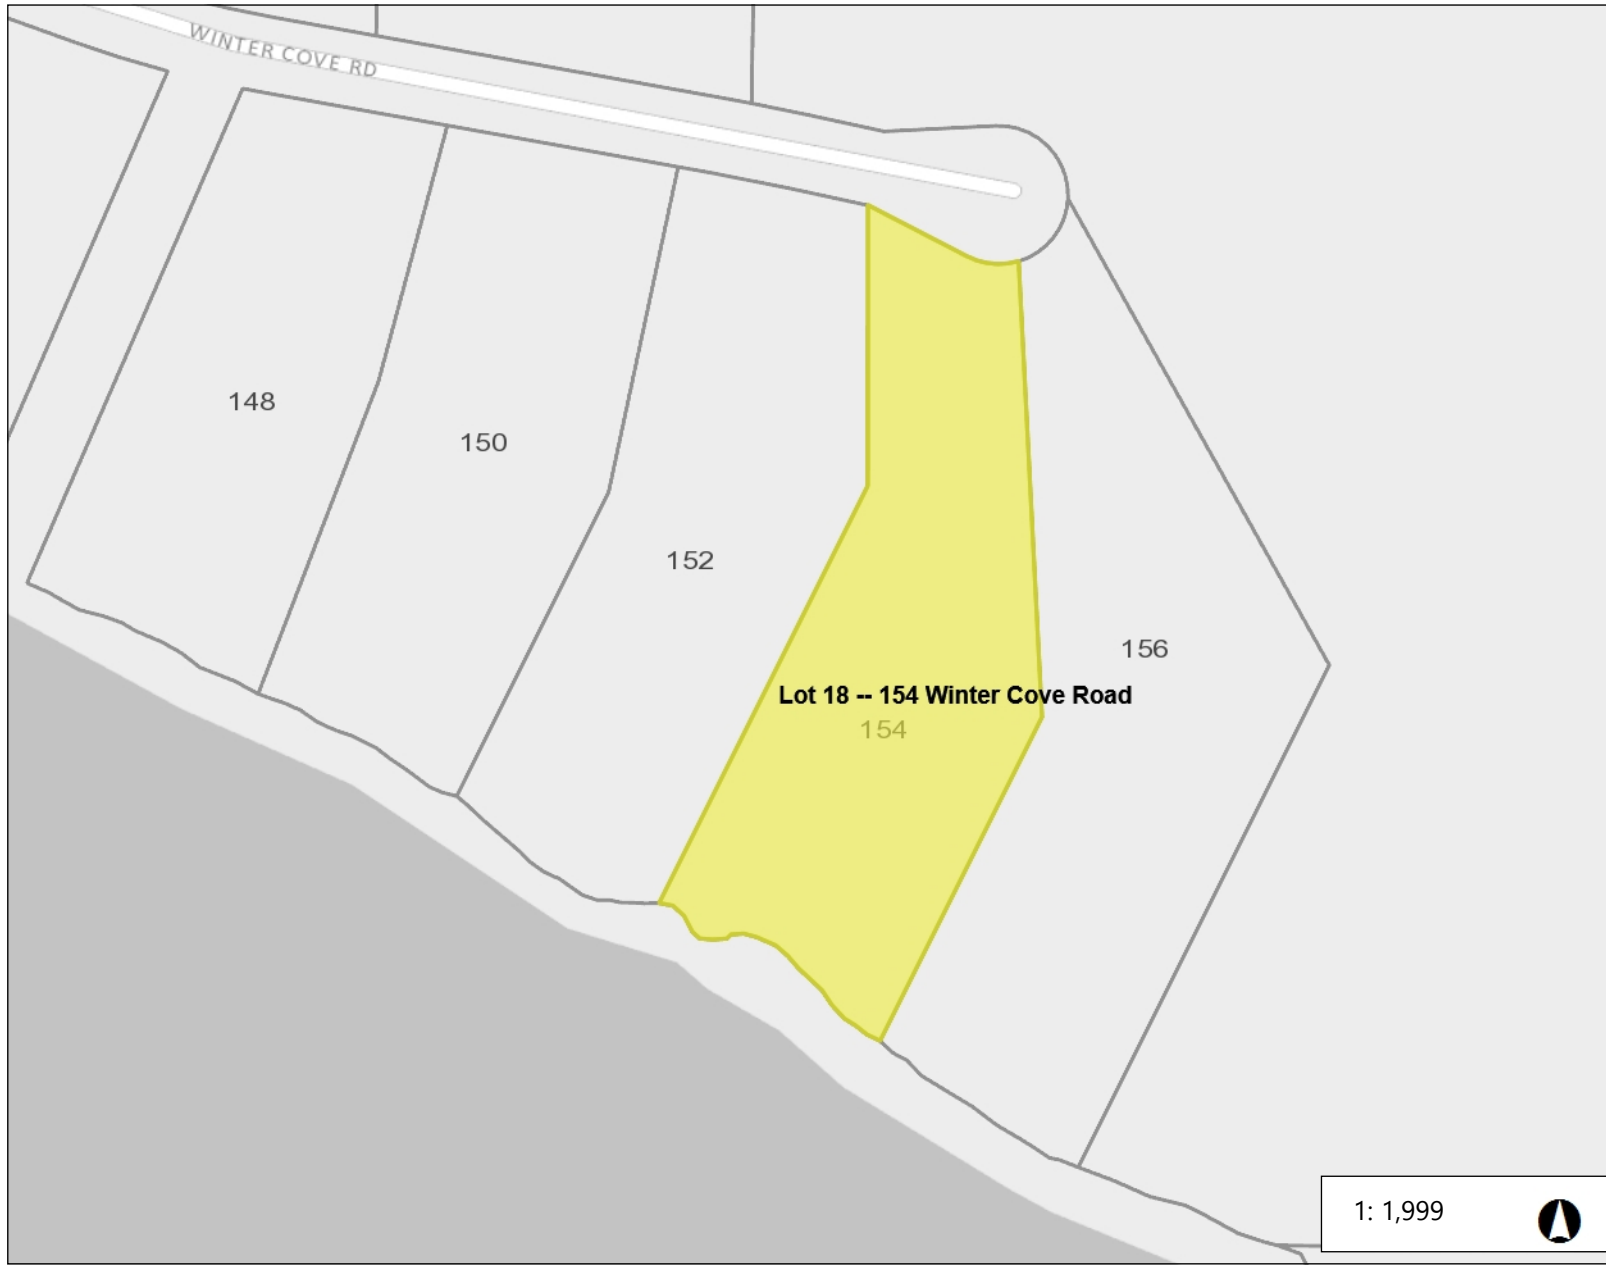

Lot 18- 154 Winter Cove Road

Legend

1: 1,999 

Important: This map is for general information purposes only. The Capital Regional District (CRD) makes no representations or warranties regarding the accuracy or completeness of this map or the suitability of the map for any purpose. This map is not for navigation. The CRD will not be liable for any damage, loss or injury resulting from the use of the map or information on the map and the map may be changed by the CRD at any time.

Notes

Saturna Island