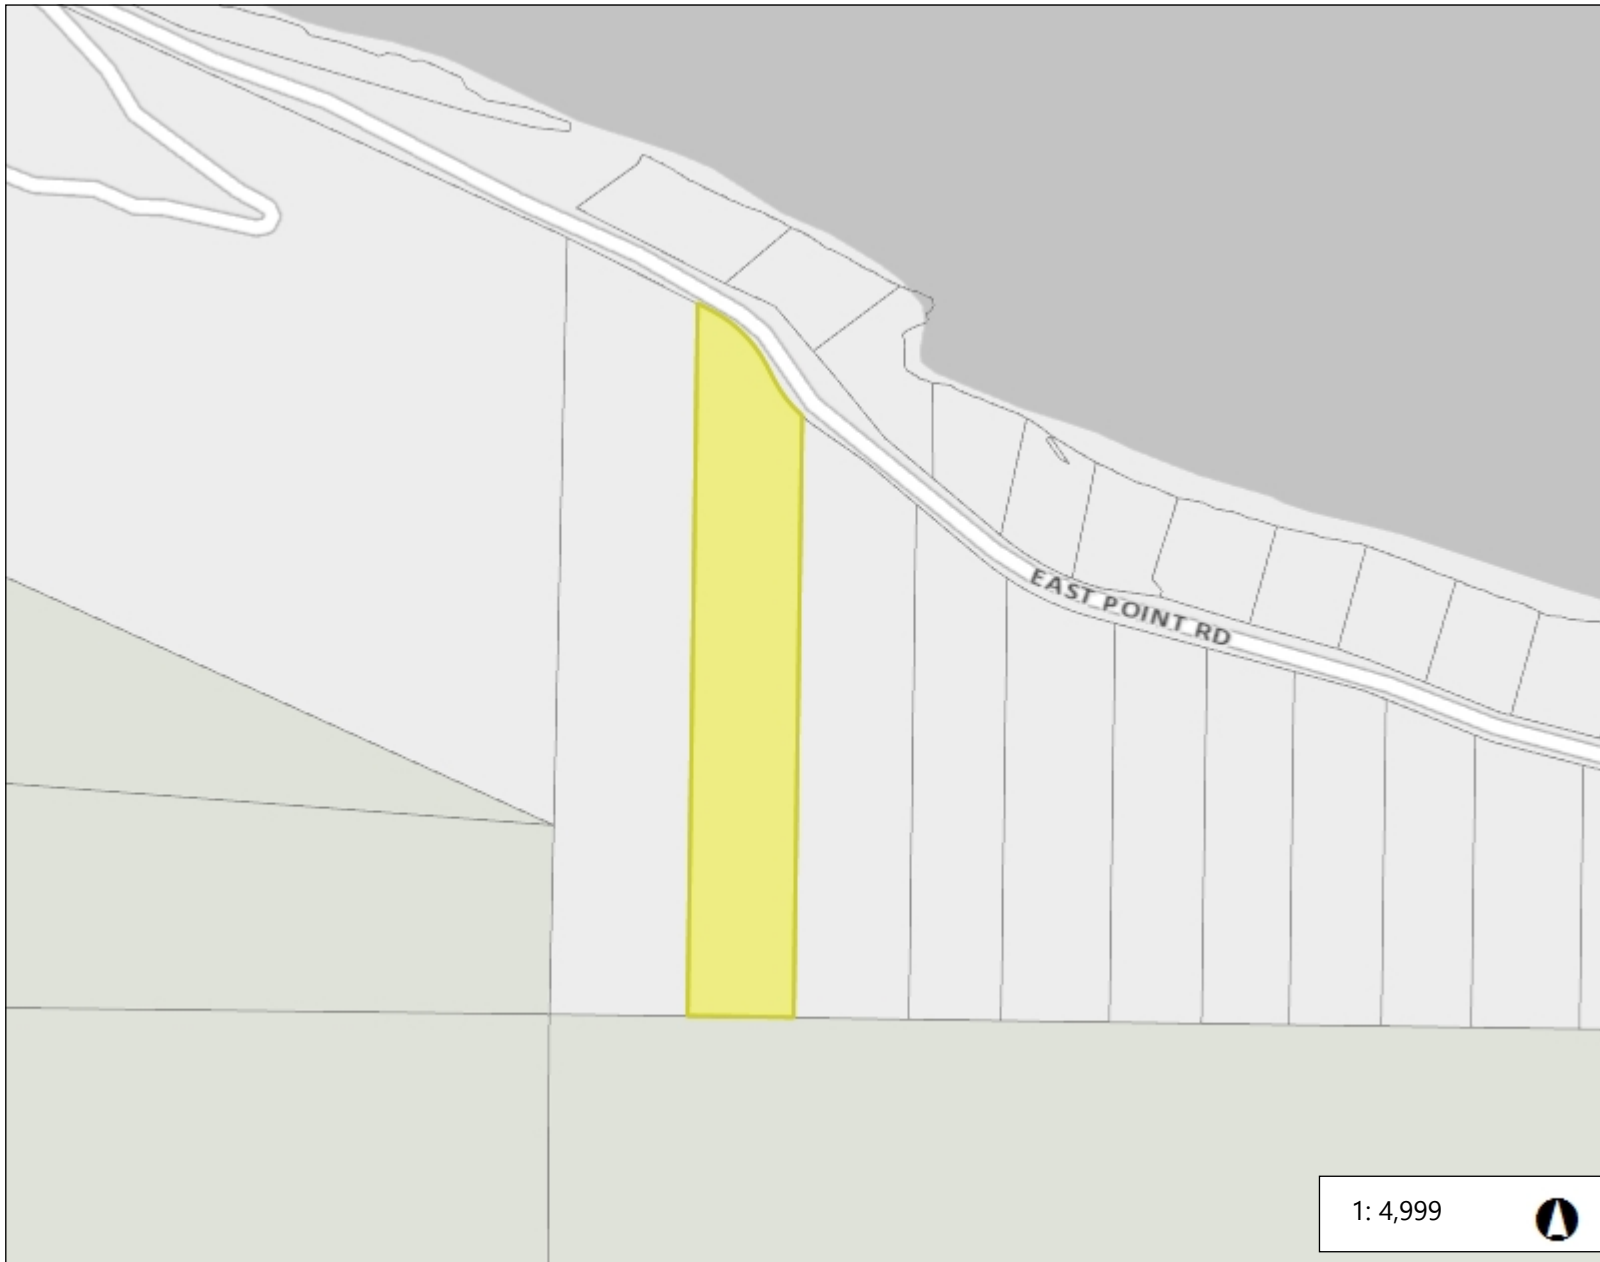

404 East Point Road

Legend

1: 4,999

0.3 0 0.13 0.3 Kilometres

NAD_1983_UTM_Zone_10N
© Capital Regional District

Important: This map is for general information purposes only. The Capital Regional District (CRD) makes no representations or warranties regarding the accuracy or completeness of this map or the suitability of the map for any purpose. This map is not for navigation. The CRD will not be liable for any damage, loss or injury resulting from the use of the map or information on the map and the map may be changed by the CRD at any time.

Notes

Saturna 7.63 acre Lot