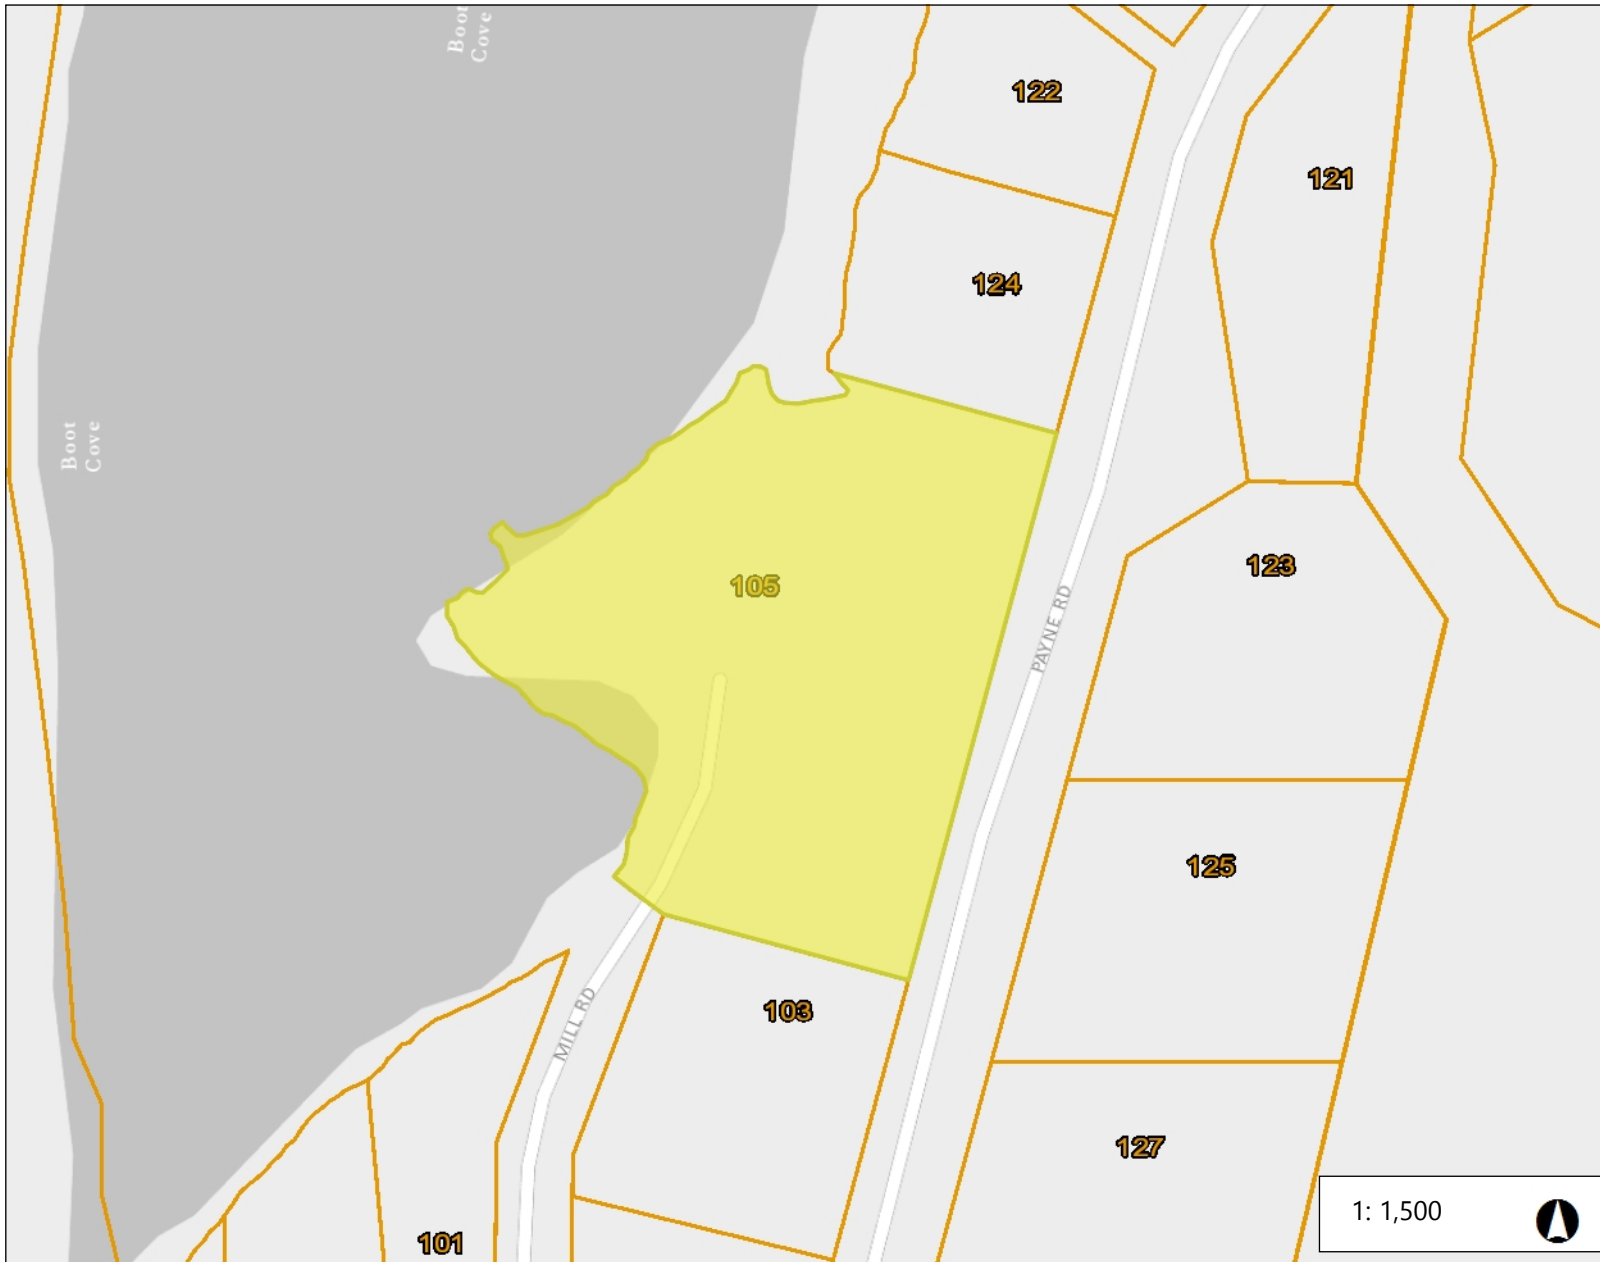

# 105 Mill Road -- 2.06 acres

### Legend

### Notes

Saturnia Island

0.1 0 0.04 0.1 Kilometres

NAD\_1983\_UTM\_Zone\_10N  
© Capital Regional District

Important: This map is for general information purposes only. The Capital Regional District (CRD) makes no representations or warranties regarding the accuracy or completeness of this map or the suitability of the map for any purpose. This map is not for navigation. The CRD will not be liable for any damage, loss or injury resulting from the use of the map or information on the map and the map may be changed by the CRD at any time.